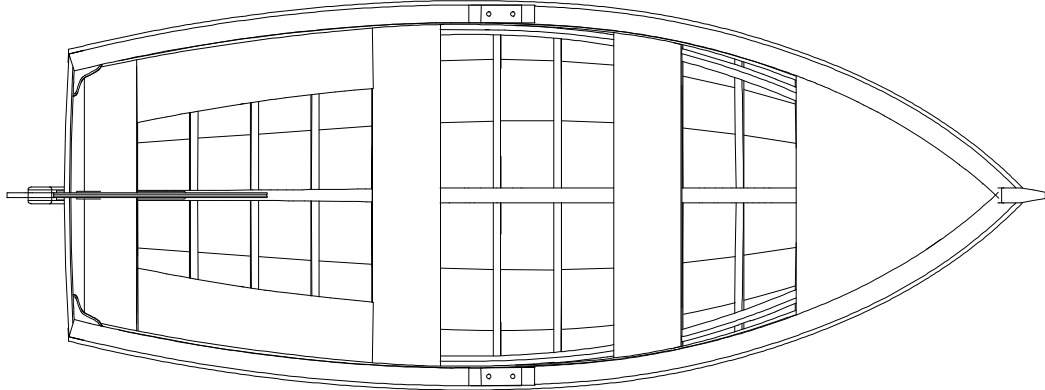

SHEET 3 OF
3

SCALE : 3/8" = 1'

62 SQ. FT.

700 LB WLP
500 LB WLP

**SAIL PLAN, ARRANG'NT
13' CUBAN FISHING SKIFF
HAVEN BOATWORKS, LLC.**

305 8th St. PORT TOWNSEND, WA 98368
360-385-5727
360-385-9333
mail@havenboatworks.com

DESIGN BY ANTONIO SALGUERO

JUNE 6, 2011

SHEET 2 OF
3

SCALE : $\frac{1}{2}$ " = 1'

305 8th St. PORT TOWNSEND, WA 98368
360-385-5727
360-385-9333
mail@havenboatworks.com

LINES PLAN 13' CUBAN FISHING SKIFF HAVEN BOATWORKS, LLC.