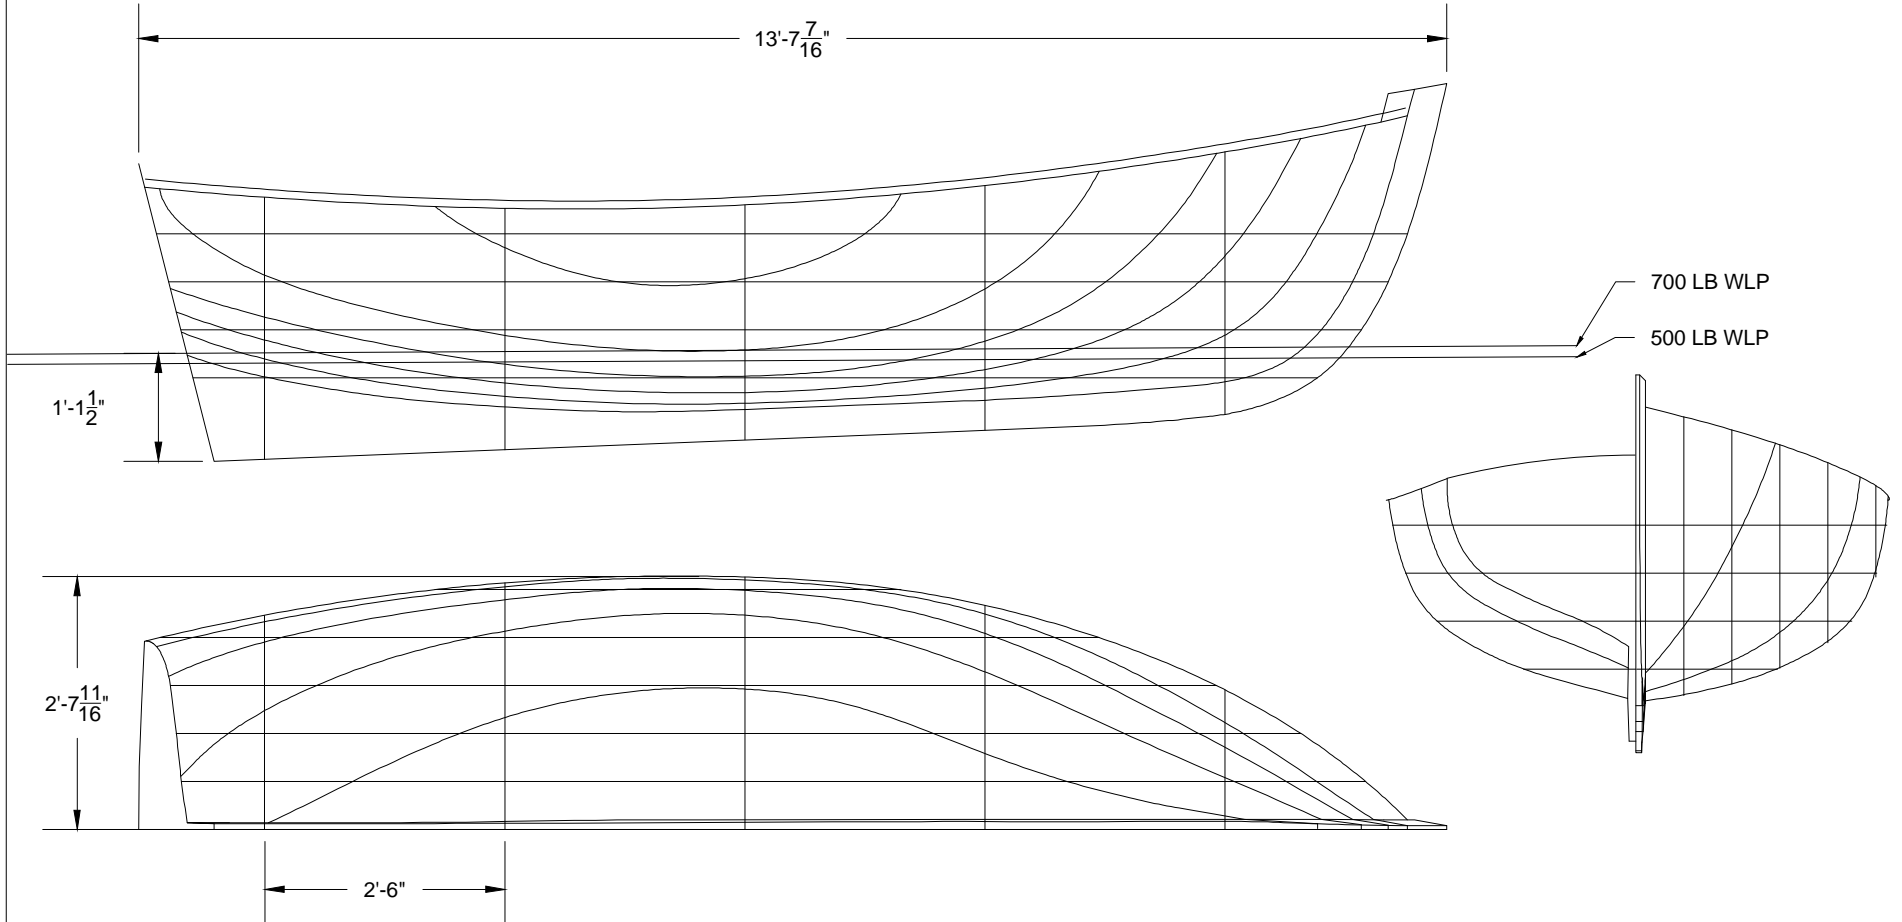

SHEET 3 OF
3

SCALE : 3/8" = 1'

62 SQ. FT.

700 LB WLP
500 LB WLP

**SAIL PLAN, ARRANG'NT
13' CUBAN FISHING SKIFF
HAVEN BOATWORKS, LLC.**

305 8th St. PORT TOWNSEND, WA 98368
360-385-5727
360-385-9333
mail@havenboatworks.com

DESIGN BY ANTONIO SALGUERO

JUNE 6, 2011

SHEET 2 OF
3

SCALE : $\frac{1}{2}$ " = 1'

305 8th St. PORT TOWNSEND, WA 98368
360-385-5727
360-385-9333
mail@havenboatworks.com

LINES PLAN 13' CUBAN FISHING SKIFF HAVEN BOATWORKS, LLC.