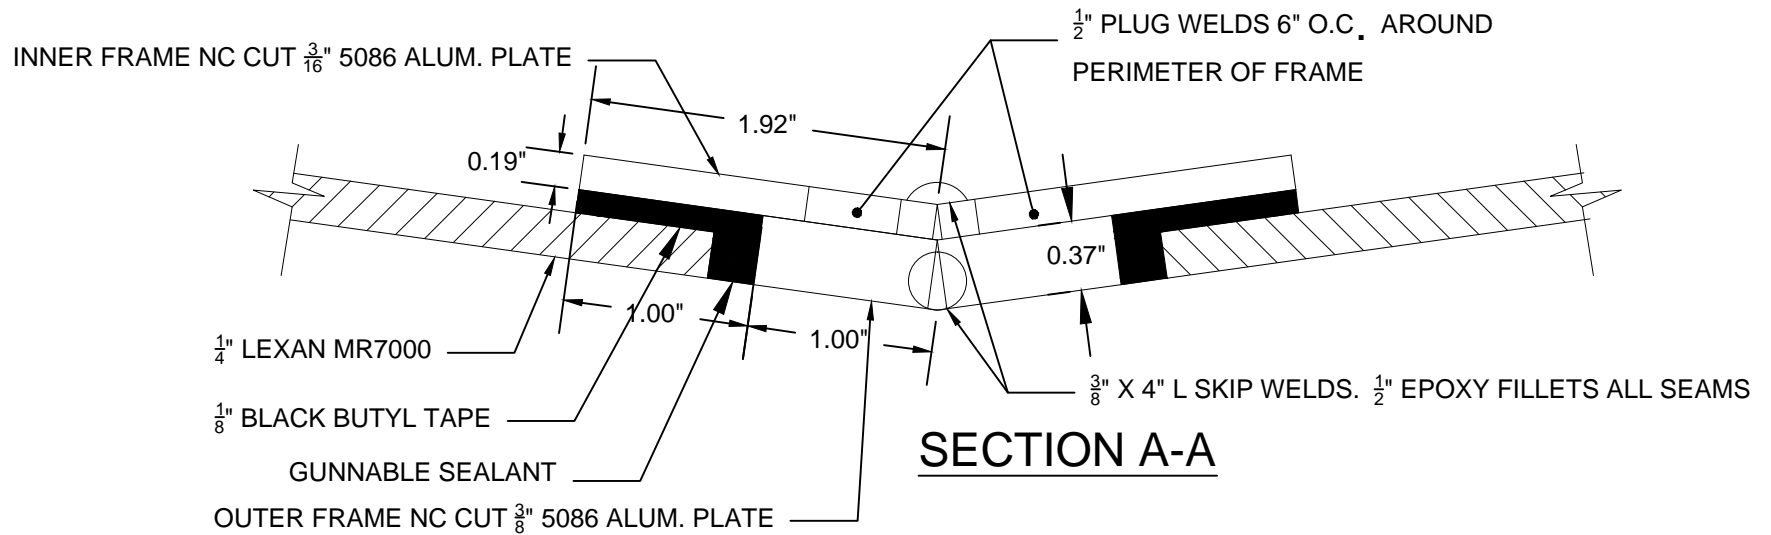

**7 WINDOW LAYOUT**

**HAVEN BOATWORKS LLC.**

305 8TH ST. PORT TOWNSEND, WA 98368

360-385-5727 mail@havenboatworks.com

DWG. BY A. SALGUERO

**FULL SCALE**

**S/V CHRISTINA EOS-DODGER**  
**CONSTRUCTION SECTION**